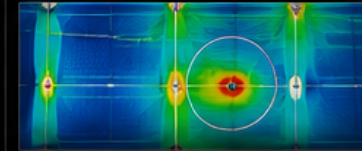

-  **REAL-TIME VISUALIZATION**
See magnetic fields generated by current flow instantly.
-  **DETECT DEFECTS EARLY**
Identify weak, cold or missing solder and welds immediately.
-  **ENSURE QUALITY & RELIABILITY**
Guarantee strong connections for long-term performance and safety.
-  **INCREASE YIELD & REDUCE COSTS**
Minimize rework, scrap and warranty claims.

SOLDER QUALITY MONITORING – SOLAR PANEL PRODUCTION

Inspect soldered connections between solar cells and bus ribbons.

GOOD SOLDER CONNECTION

Strong and uniform magnetic field indicates a good electrical connection.

BAD / INSUFFICIENT SOLDER

Weak or missing magnetic field reveals poor or insufficient solder.

WELDING PROCESS MONITORING – EV BUS BAR CONNECTIONS

Monitor resistance welds on bus bars, tabs and connectors in EV batteries.

GOOD WELD CONNECTION

Strong magnetic field confirms a solid, low-resistance weld.

BAD / INSUFFICIENT WELD

Weak or irregular magnetic field indicates poor or inconsistent weld.

SENIS MAGNETIC FIELD CAMERA – FOR IN-LINE PRODUCTION MONITORING