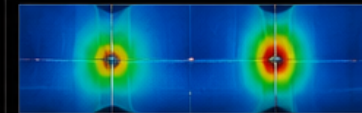

SOLDER QUALITY MONITORING – SOLAR PANEL PRODUCTION

Inspect soldered connections between solar cells and bus ribbons.

GOOD SOLDER CONNECTION

Strong and uniform magnetic field indicates a good electrical connection.

BAD / INSUFFICIENT SOLDER

Weak or missing magnetic field reveals poor or insufficient solder.

WELDING PROCESS MONITORING – EV BUS BAR CONNECTIONS

Monitor resistance welds on bus bars, tabs and connectors in EV batteries.

GOOD WELD CONNECTION

Strong magnetic field confirms a solid, low-resistance weld.

BAD / INSUFFICIENT WELD

Weak or irregular magnetic field indicates poor or inconsistent weld.

SENIS MAGNETIC FIELD CAMERA – FOR IN-LINE PRODUCTION MONITORING

-  **HIGH SPATIAL RESOLUTION**
See even the smallest defects clearly.
-  **REAL-TIME FEEDBACK**
Instant results for immediate process adjustment.
-  **EASY INTEGRATION**
Compact, robust and easy to integrate in production lines.
-  **OPERATES WHILE POWERED**
No need to stop the line. Works with live current.