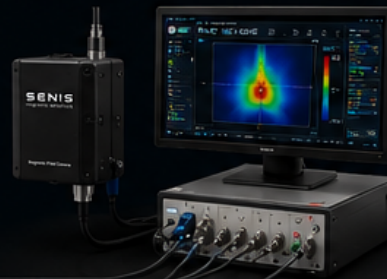

SEE WHAT MATTERS. MAKE EVERY CONNECTION COUNT.

SENIS Magnetic Field Camera visualizes magnetic fields in real-time to detect weak or faulty solder and weld connections during production – while current flows.

BAD / INSUFFICIENT SOLDER

Weak or missing magnetic field reveals poor or insufficient solder.

WELDING PROCESS MONITORING – EV BUS BAR CONNECTIONS

Monitor resistance welds on bus bars, tabs and connectors in EV batteries.

GOOD WELD CONNECTION

Strong magnetic field confirms a solid, low-resistance weld.

BAD / INSUFFICIENT WELD

Weak or irregular magnetic field indicates poor or inconsistent weld.

SENIS MAGNETIC FIELD CAMERA – FOR IN-LINE PRODUCTION MONITORING

-  **HIGH SPATIAL RESOLUTION**
See even the smallest defects clearly.
-  **REAL-TIME FEEDBACK**
Instant results for immediate process adjustment.
-  **EASY INTEGRATION**
Compact, robust and easy to integrate in production lines.
-  **OPERATES WHILE POWERED**
No need to stop the line. Works with live current.