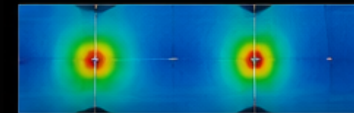

SOLDER QUALITY MONITORING – SOLAR PANEL PRODUCTION

Inspect soldered connections between solar cells and bus ribbons.

GOOD SOLDER CONNECTION

Strong and uniform magnetic field indicates a good electrical connection.

BAD / INSUFFICIENT SOLDER

Weak or missing magnetic field reveals poor or insufficient solder.

WELDING PROCESS MONITORING – EV BUS BAR CONNECTIONS

Monitor resistance welds on bus bars, tabs and connectors in EV batteries.

GOOD WELD CONNECTION

Strong magnetic field confirms a solid, low-resistance weld.

BAD / INSUFFICIENT WELD

Weak or irregular magnetic field indicates poor or inconsistent weld.

SENIS MAGNETIC FIELD CAMERA – FOR IN-LINE PRODUCTION MONITORING

-  **HIGH SPATIAL RESOLUTION**
See even the smallest defects clearly.
-  **REAL-TIME FEEDBACK**
Instant results for immediate process adjustment.
-  **EASY INTEGRATION**
Compact, robust and easy to integrate in production lines.
-  **OPERATES WHILE POWERED**
No need to stop the line. Works with live current.