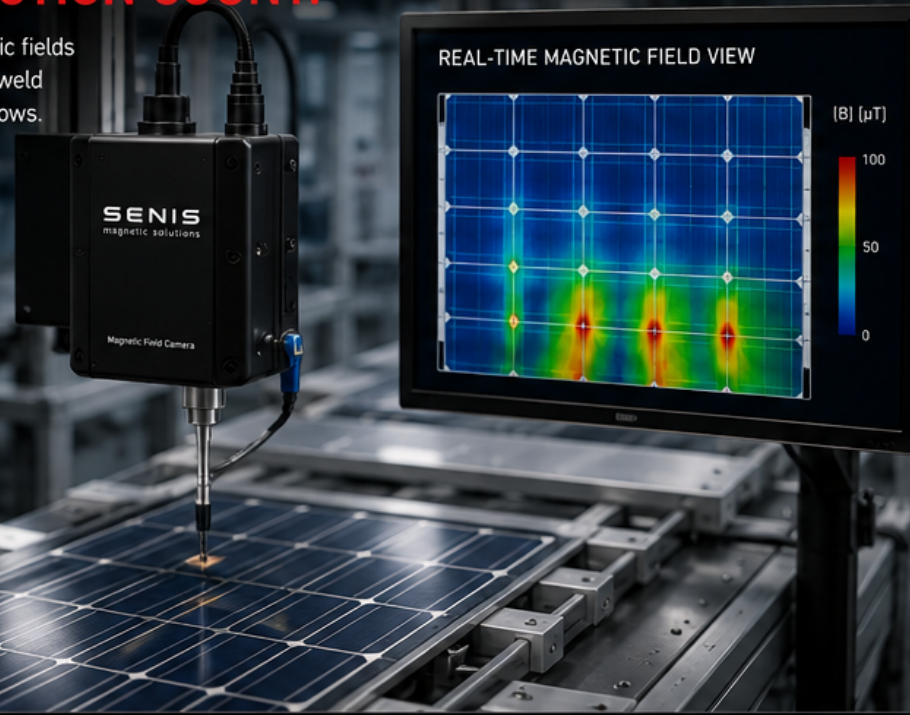

SEE WHAT MATTERS. MAKE EVERY CONNECTION COUNT.

SENIS Magnetic Field Camera visualizes magnetic fields in real-time to detect weak or faulty solder and weld connections during production – while current flows.

-  **REAL-TIME VISUALIZATION**
See magnetic fields generated by current flow instantly.
-  **DETECT DEFECTS EARLY**
Identify weak, cold or missing solder and welds immediately.
-  **ENSURE QUALITY & RELIABILITY**
Guarantee strong connections for long-term performance and safety.
-  **INCREASE YIELD & REDUCE COSTS**
Minimize rework, scrap and warranty claims.

SOLDER QUALITY MONITORING – SOLAR PANEL PRODUCTION

Inspect soldered connections between solar cells and bus ribbons.

GOOD SOLDER CONNECTION

Strong and uniform magnetic field indicates a good electrical connection.

-  **HIGH SPATIAL RESOLUTION**
See even the smallest defects clearly.
-  **REAL-TIME FEEDBACK**
Instant results for immediate process adjustment.
-  **EASY INTEGRATION**
Compact, robust and easy to integrate in production lines.
-  **OPERATES WHILE POWERED**
No need to stop the line. Works with live current.