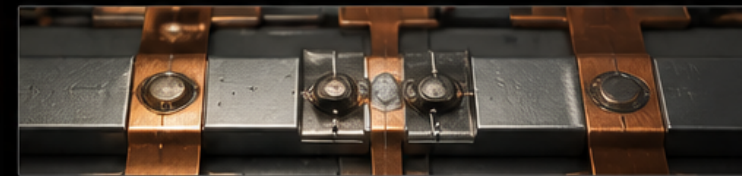

SEE WHAT MATTERS. MAKE EVERY CONNECTION COUNT.

SENIS Magnetic Field Camera visualizes magnetic fields in real-time to detect weak or faulty solder and weld connections during production – while current flows.

-  **REAL-TIME VISUALIZATION**
See magnetic fields generated by current flow instantly.
-  **DETECT DEFECTS EARLY**
Identify weak, cold or missing solder and welds immediately.
-  **ENSURE QUALITY & RELIABILITY**
Guarantee strong connections for long-term performance and safety.
-  **INCREASE YIELD & REDUCE COSTS**
Minimize rework, scrap and warranty claims.

SOLDER QUALITY MONITORING – SOLAR PANEL PRODUCTION

Inspect soldered connections between solar cells and bus ribbons.

GOOD SOLDER CONNECTION

Strong and uniform magnetic field indicates a good electrical connection.

BAD / INSUFFICIENT SOLDER

Weak or missing magnetic field reveals poor or insufficient solder.

WELDING PROCESS MONITORING – EV BUS BAR CONNECTIONS

Monitor resistance welds on bus bars, tabs and connectors in EV batteries.