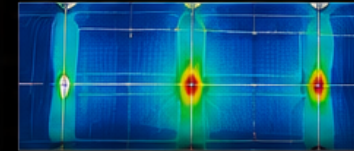

SEE WHAT MATTERS. MAKE EVERY CONNECTION COUNT.

SENIS Magnetic Field Camera visualizes magnetic fields in real-time to detect weak or faulty solder and weld connections during production – while current flows.

-  **REAL-TIME VISUALIZATION**
See magnetic fields generated by current flow instantly.
-  **DETECT DEFECTS EARLY**
Identify weak, cold or missing solder and welds immediately.
-  **ENSURE QUALITY & RELIABILITY**
Guarantee strong connections for long-term performance and safety.
-  **INCREASE YIELD & REDUCE COSTS**
Minimize rework, scrap and warranty claims.

SOLDER QUALITY MONITORING – SOLAR PANEL PRODUCTION

Inspect soldered connections between solar cells and bus ribbons.

GOOD SOLDER CONNECTION

Strong and uniform magnetic field indicates a good electrical connection.

BAD / INSUFFICIENT SOLDER

Weak or missing magnetic field reveals poor or insufficient solder.

WELDING PROCESS MONITORING – EV BUS BAR CONNECTIONS

Monitor resistance welds on bus bars, tabs and connectors in EV batteries.